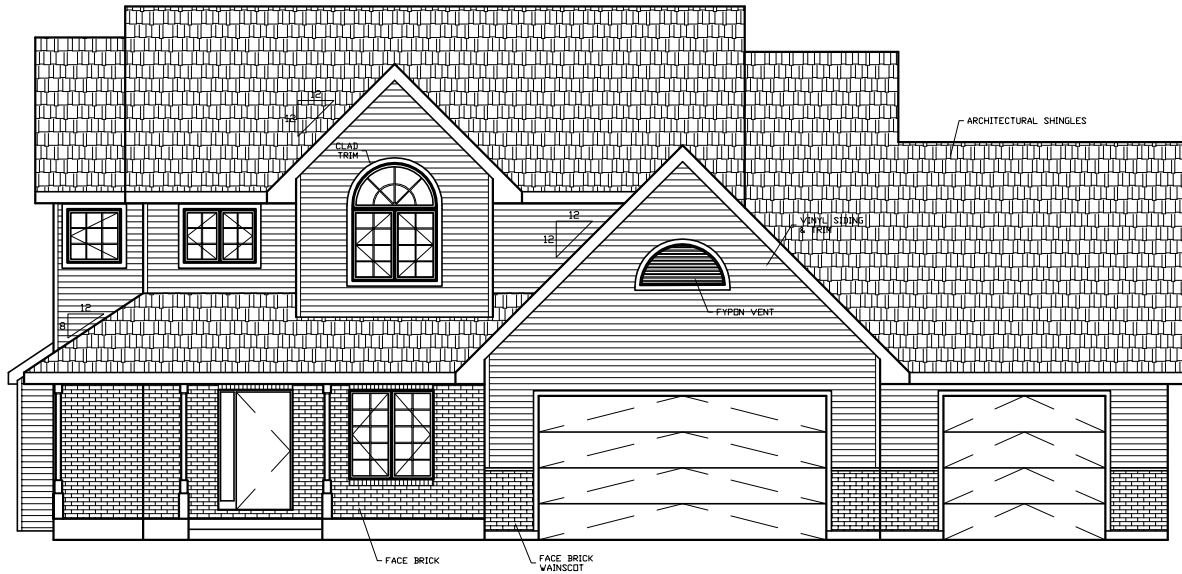

TWO-STORY - MODEL 222

FRONT ELEVATION

2294 SQ. FT.
BED: 4
BATH: 2 1/2
WIDTH: 62'-0"
DEPTH: 37'-2"

REAR ELEVATION

LEFT ELEVATION

RIGHT ELEVATION