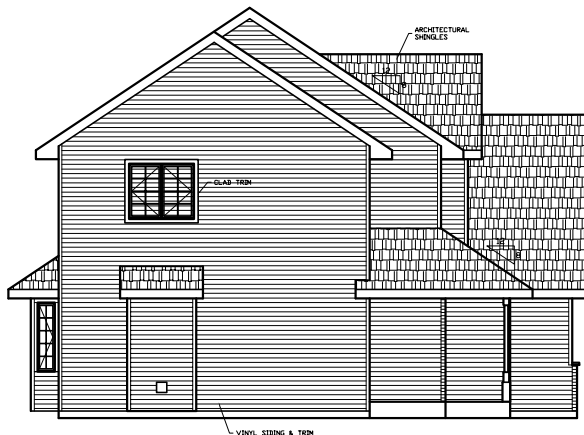

TWO-STORY - MODEL 222

FRONT ELEVATION

2294 SQ. FT.
BED: 4
BATH: 2 1/2
WIDTH: 62'-0"
DEPTH: 37'-2"

REAR ELEVATION

LEFT ELEVATION

RIGHT ELEVATION