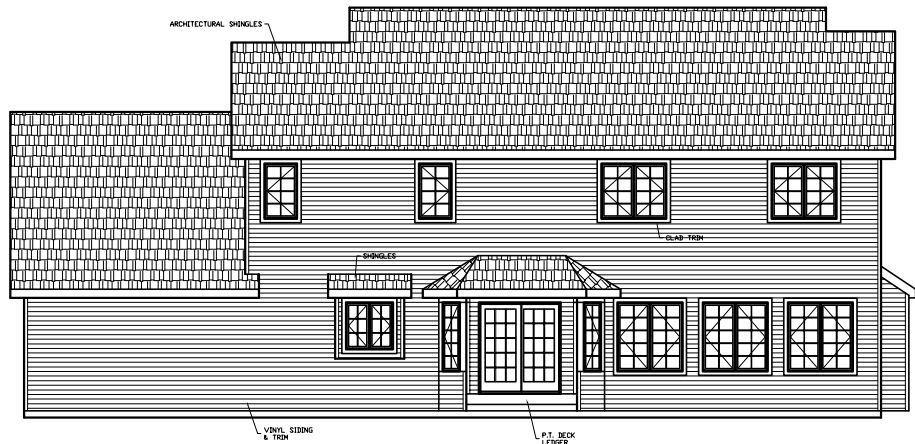

TWO-STORY - MODEL 222

FRONT ELEVATION

2294 SQ. FT.
BED: 4
BATH: 2 1/2
WIDTH: 62'-0"
DEPTH: 37'-2"

REAR ELEVATION

LEFT ELEVATION

RIGHT ELEVATION