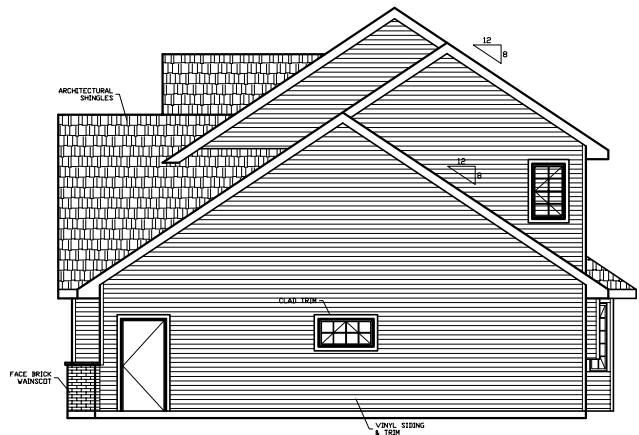

TWO-STORY - MODEL 222

FRONT ELEVATION

2294 SQ. FT.
BED: 4
BATH: 2 1/2
WIDTH: 62'-0"
DEPTH: 37'-2"

REAR ELEVATION

LEFT ELEVATION

RIGHT ELEVATION