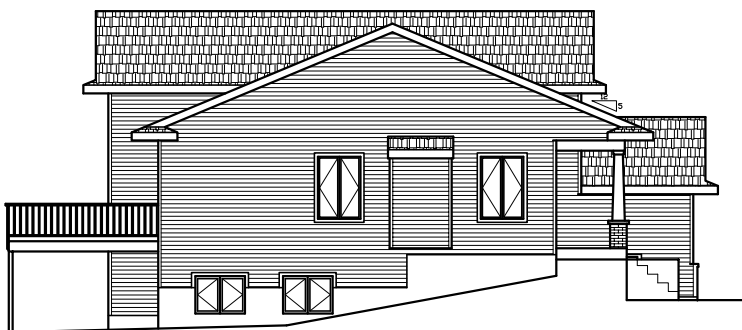

TRI-LEVEL - MODEL 341

FRONT ELEVATION

2125 SQ. FT.
BED: 3
BATH: 2
WIDTH: 58'-0"
DEPTH: 47'-4"

REAR ELEVATION

LEFT ELEVATION

RIGHT ELEVATION