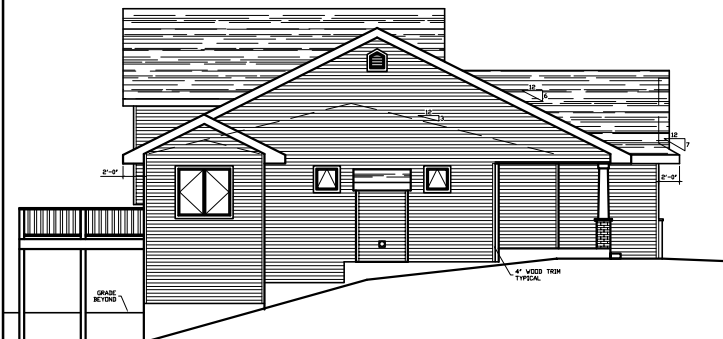

# TRI-LEVEL - MODEL 321

FRONT ELEVATION

1652 SQ. FT.  
 BED: 3  
 BATH: 2  
 WIDTH: 62'-0"  
 DEPTH: 50'-0"

REAR ELEVATION

LEFT ELEVATION

RIGHT ELEVATION