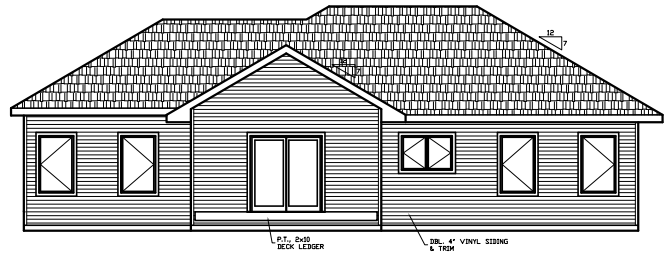

RANCH - MODEL 120

FRONT ELEVATION

1573 SQ. FT.
BED: 3
BATH: 2
WIDTH: 54'-0"
DEPTH: 52'-8"

REAR ELEVATION

LEFT ELEVATION

RIGHT ELEVATION