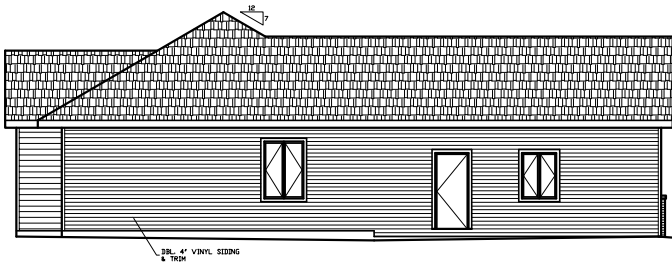

RANCH - MODEL 120

FRONT ELEVATION

1573 SQ. FT.
BED: 3
BATH: 2
WIDTH: 54'-0"
DEPTH: 52'-8"

REAR ELEVATION

LEFT ELEVATION

RIGHT ELEVATION