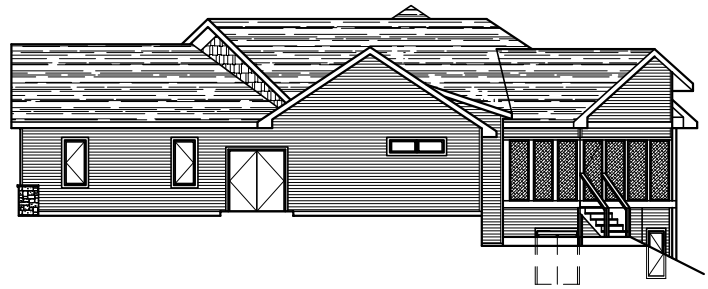

RANCH - MODEL 184

FRONT ELEVATION

2801 SQ. FT.
BED: 2 (+ 3 in
lower - future
finish)
BATH: 2 1/2
WIDTH: 81'-3 1/2"
DEPTH: 71'-3 3/4"

REAR ELEVATION

LEFT ELEVATION

RIGHT ELEVATION