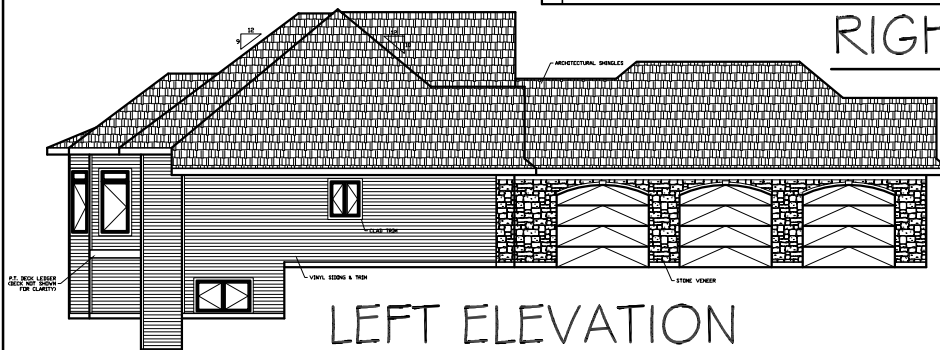

RANCH - MODEL 180

FRONT ELEVATION

2140 SQ. FT.
BED: 3
BATH: 2 1/2
WIDTH: 64'-5"
DEPTH: 86'-0"

REAR ELEVATION

RIGHT ELEVATION

LEFT ELEVATION