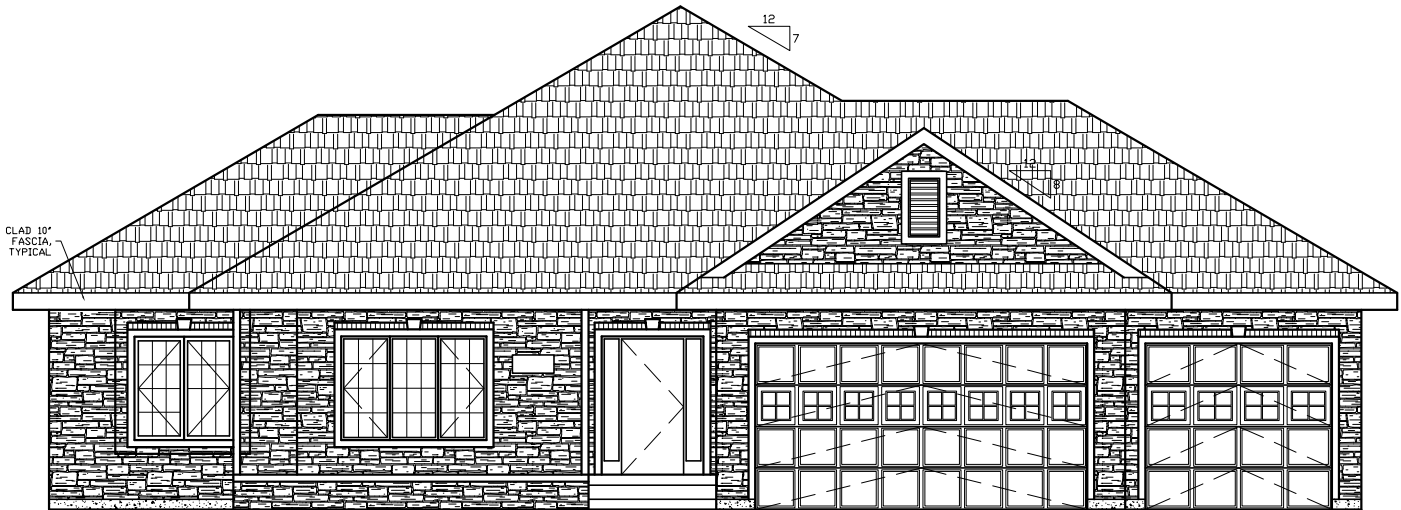

RANCH - MODEL 160

FRONT ELEVATION

1956 SQ. FT.

BED: 3

BATH: 2

WIDTH: 62'-6"

DEPTH: 59'-10 1/2"

REAR ELEVATION

LEFT ELEVATION

RIGHT ELEVATION