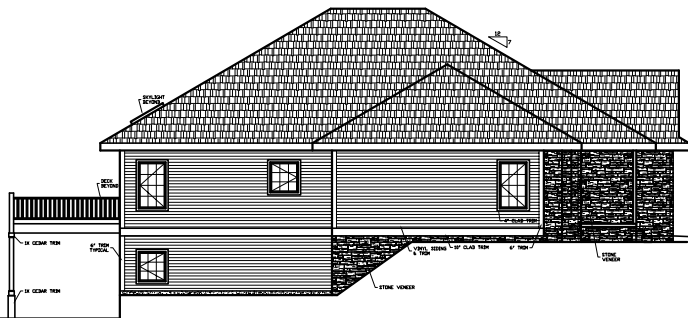

RANCH - MODEL 160

FRONT ELEVATION

1956 SQ. FT.

BED: 3

BATH: 2

WIDTH: 62'-6"

DEPTH: 59'-10 1/2"

REAR ELEVATION

LEFT ELEVATION

RIGHT ELEVATION