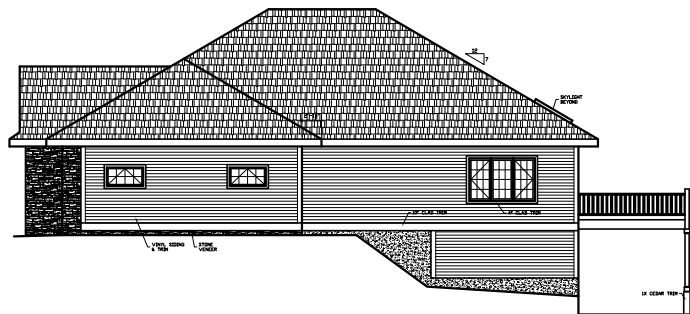

RANCH - MODEL 160

FRONT ELEVATION

1956 SQ. FT.

BED: 3

BATH: 2

WIDTH: 62'-6"

DEPTH: 59'-10 1/2"

REAR ELEVATION

LEFT ELEVATION

RIGHT ELEVATION