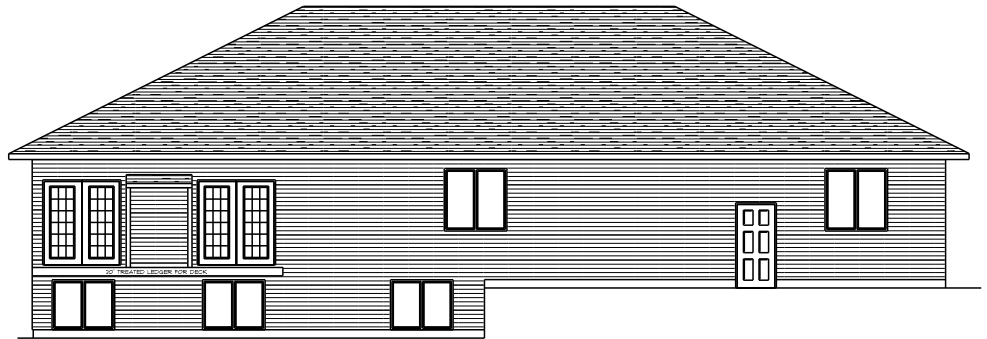

RANCH - MODEL 145

FRONT ELEVATION

1890 SQ. FT.

BED: 3

BATH: 2

WIDTH: 72'-8 1/2"

DEPTH: 48'-0"

REAR ELEVATION

LEFT ELEVATION

RIGHT ELEVATION