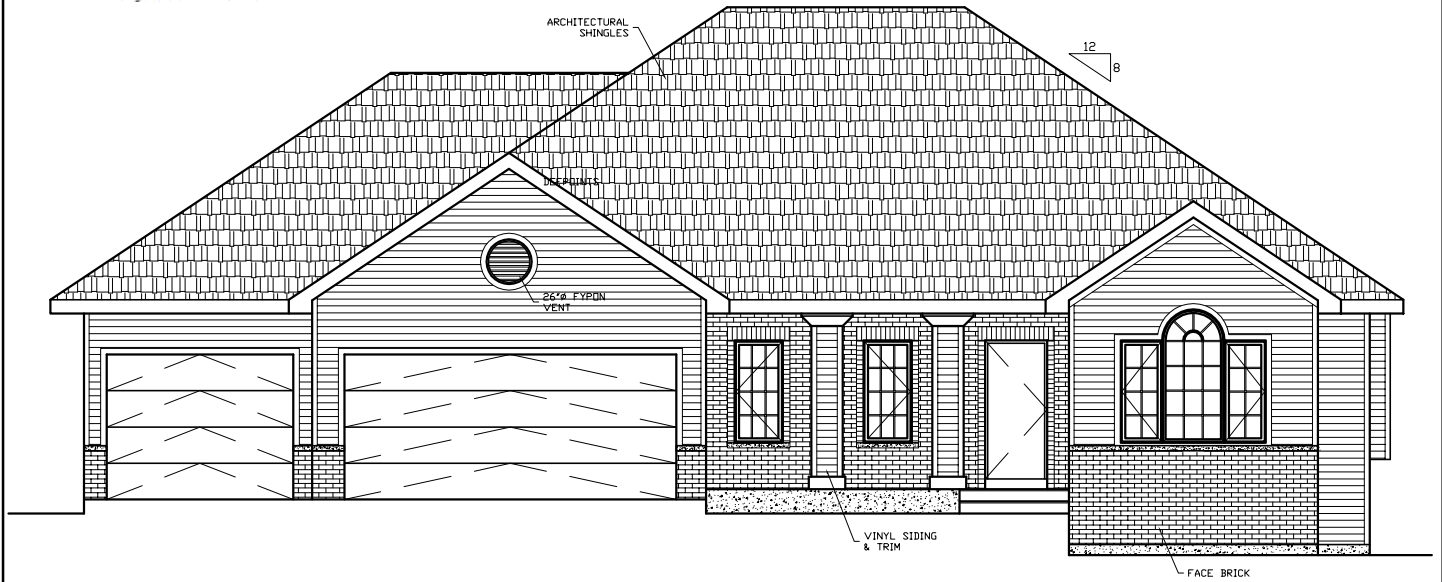

# RANCH - MODEL 142

FRONT ELEVATION

1760 SQ. FT.  
BED: 3  
BATH: 2  
WIDTH: 62'-0"  
DEPTH: 57'-0"

REAR ELEVATION

LEFT ELEVATION

RIGHT ELEVATION