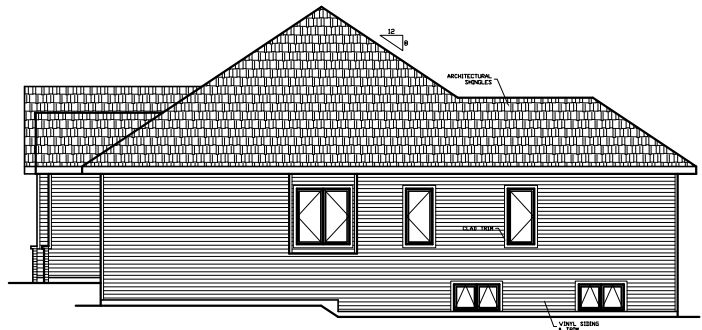

# RANCH - MODEL 142

FRONT ELEVATION

1760 SQ. FT.  
BED: 3  
BATH: 2  
WIDTH: 62'-0"  
DEPTH: 57'-0"

REAR ELEVATION

LEFT ELEVATION

RIGHT ELEVATION