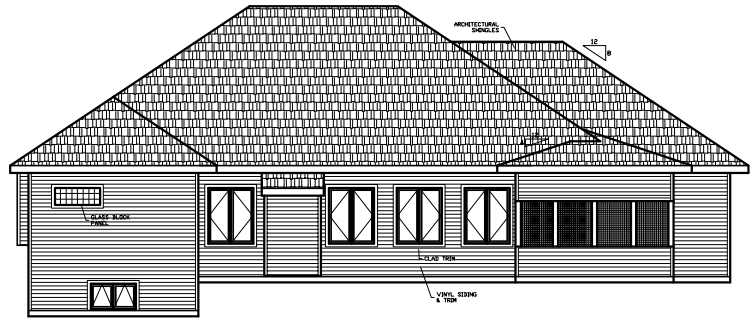

# RANCH - MODEL 142

FRONT ELEVATION

1760 SQ. FT.  
BED: 3  
BATH: 2  
WIDTH: 62'-0"  
DEPTH: 57'-0"

REAR ELEVATION

LEFT ELEVATION

RIGHT ELEVATION