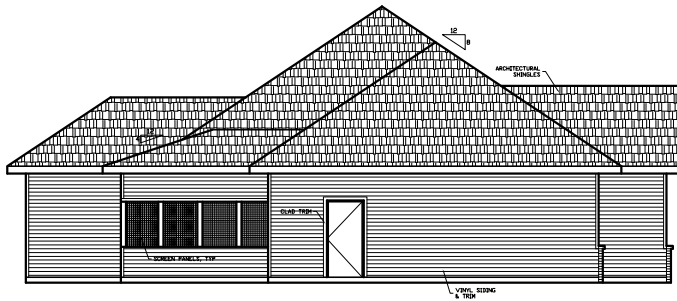

# RANCH - MODEL 142

FRONT ELEVATION

1760 SQ. FT.  
BED: 3  
BATH: 2  
WIDTH: 62'-0"  
DEPTH: 57'-0"

REAR ELEVATION

LEFT ELEVATION

RIGHT ELEVATION