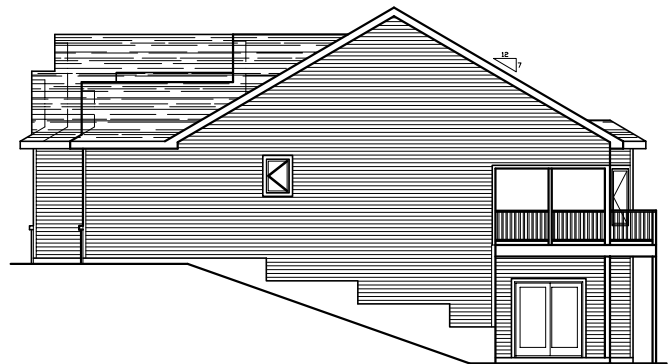

RANCH - MODEL 140

FRONT ELEVATION

1704 SQ. FT.
BED: 3
BATH: 2
WIDTH: 55'-6"
DEPTH: 52'-4"

REAR ELEVATION

LEFT ELEVATION

RIGHT ELEVATION