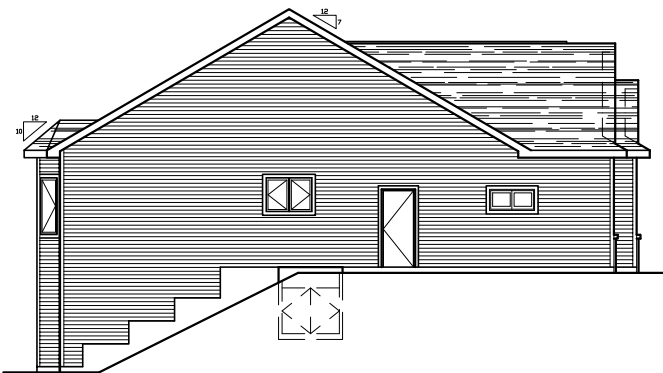

RANCH - MODEL 140

FRONT ELEVATION

1704 SQ. FT.
BED: 3
BATH: 2
WIDTH: 55'-6"
DEPTH: 52'-4"

REAR ELEVATION

LEFT ELEVATION

RIGHT ELEVATION