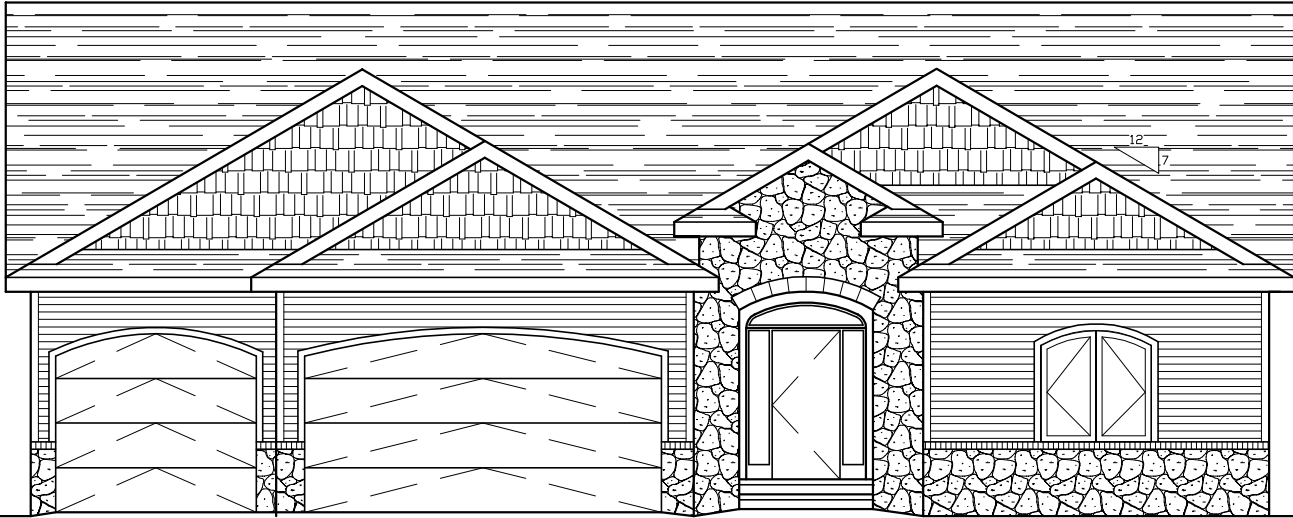

RANCH - MODEL 140

FRONT ELEVATION

1704 SQ. FT.
BED: 3
BATH: 2
WIDTH: 55'-6"
DEPTH: 52'-4"

REAR ELEVATION

LEFT ELEVATION

RIGHT ELEVATION