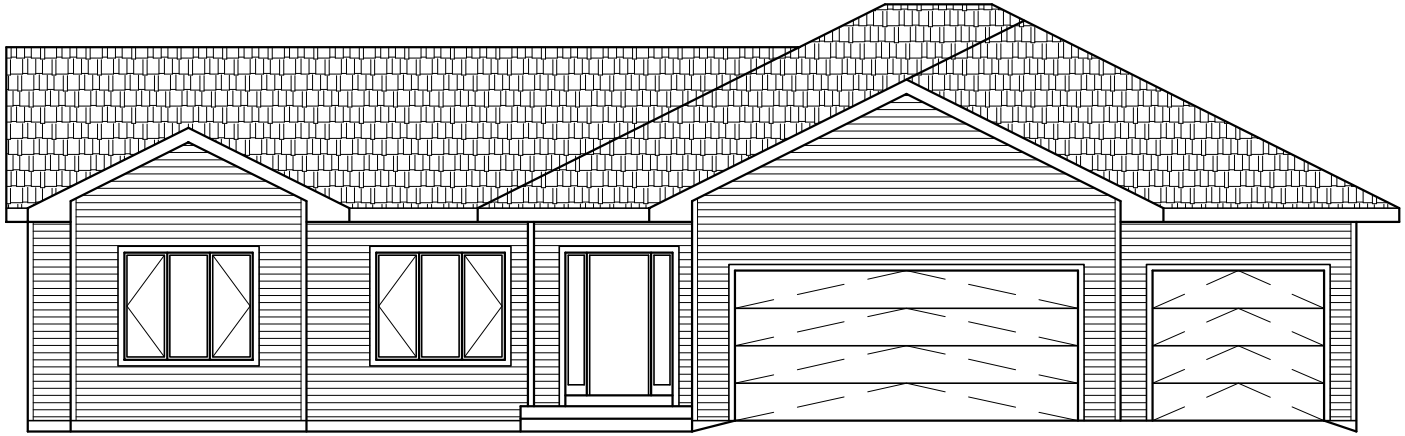

RANCH - MODEL 121

FRONT ELEVATION

1634 SQ. FT.
BED: 3
BATH: 2
WIDTH: 62'-0"
DEPTH: 52'-0"

REAR ELEVATION

LEFT ELEVATION

RIGHT ELEVATION