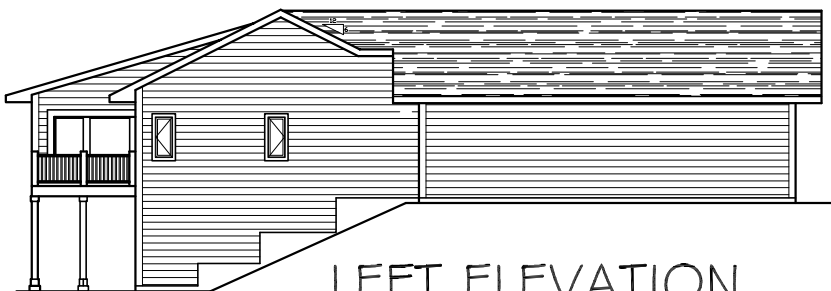

# RANCH - MODEL 110

FRONT ELEVATION

1344 SQ. FT.  
BED: 1 (+ 2 in lower -  
future finish)  
BATH: 1 1/2  
WIDTH: 57'-0"  
DEPTH: 73'-8"

REAR ELEVATION

RIGHT ELEVATION

LEFT ELEVATION