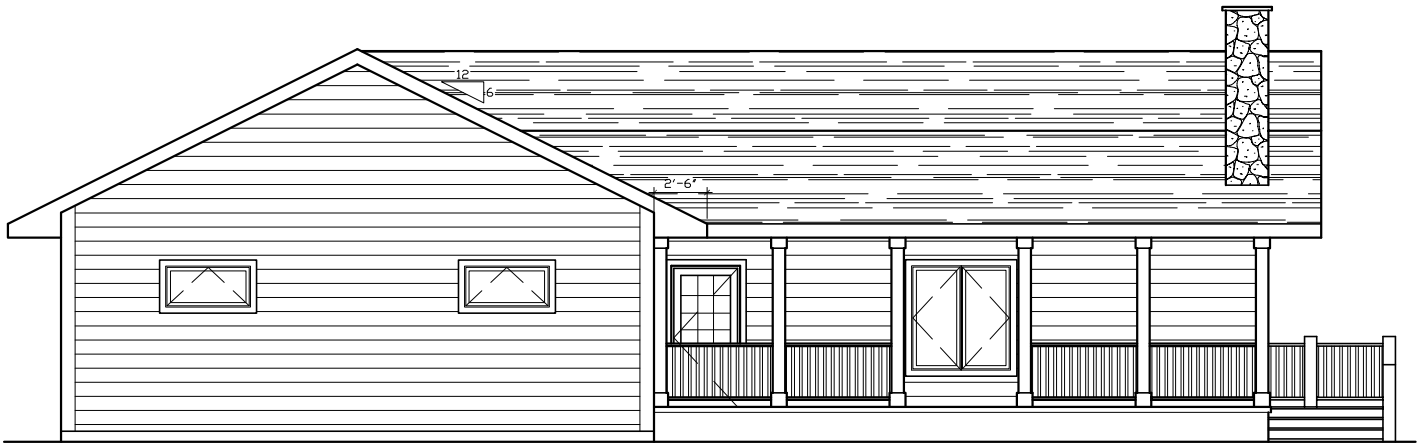

# RANCH - MODEL 110

FRONT ELEVATION

1344 SQ. FT.  
BED: 1 (+ 2 in lower -  
future finish)  
BATH: 1 1/2  
WIDTH: 57'-0"  
DEPTH: 73'-8"

REAR ELEVATION

RIGHT ELEVATION

LEFT ELEVATION