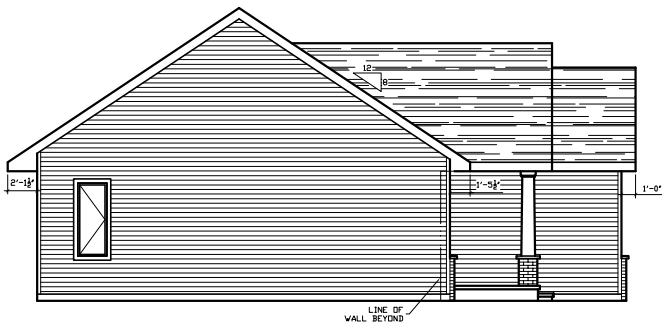

RANCH - MODEL 101

FRONT ELEVATION

1208 SQ. FT.
BED: 3
BATH: 2
WIDTH: 51'-8"
DEPTH: 42'-4"

REAR ELEVATION

LEFT ELEVATION

RIGHT ELEVATION