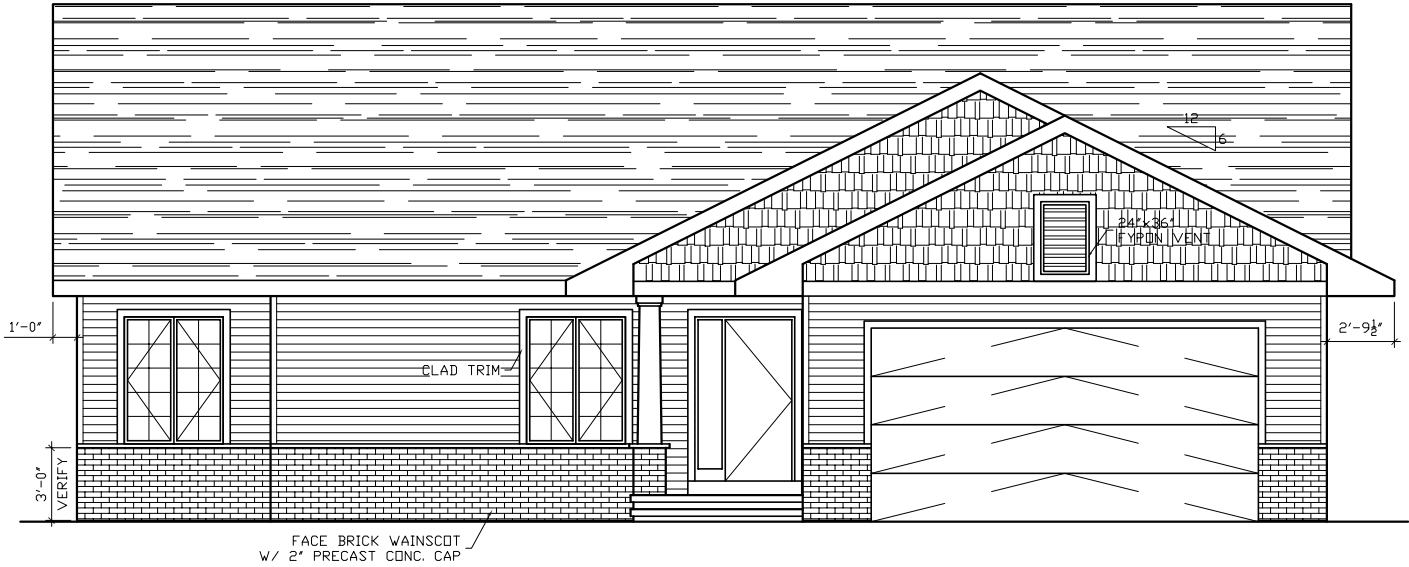

RANCH - MODEL 101

FRONT ELEVATION

1208 SQ. FT.
BED: 3
BATH: 2
WIDTH: 51'-8"
DEPTH: 42'-4"

REAR ELEVATION

LEFT ELEVATION

RIGHT ELEVATION