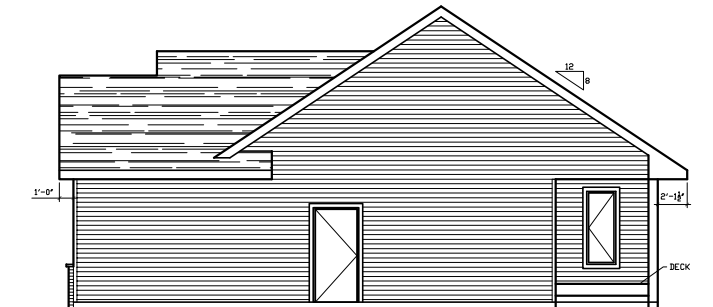

RANCH - MODEL 101

FRONT ELEVATION

1208 SQ. FT.
BED: 3
BATH: 2
WIDTH: 51'-8"
DEPTH: 42'-4"

REAR ELEVATION

LEFT ELEVATION

RIGHT ELEVATION