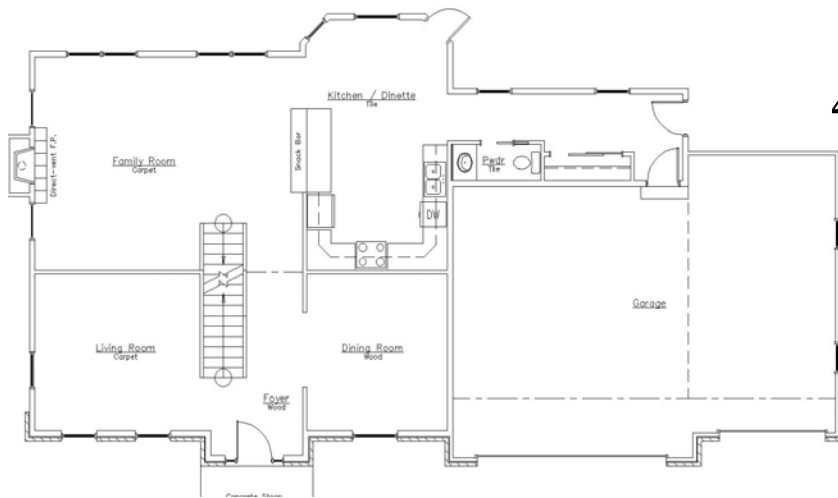

## SUNBURST MODEL

2,909 Sq. Ft.

4 Bedrooms / 2 ½ Bath

- Attractive brick exterior façade
- Covered entry
- Open floor plan
- Hardwood, tile, and carpet flooring
- Formal dining room
- Formal living room
- Laundry on upper level
- Large mudroom
- 3 car garage