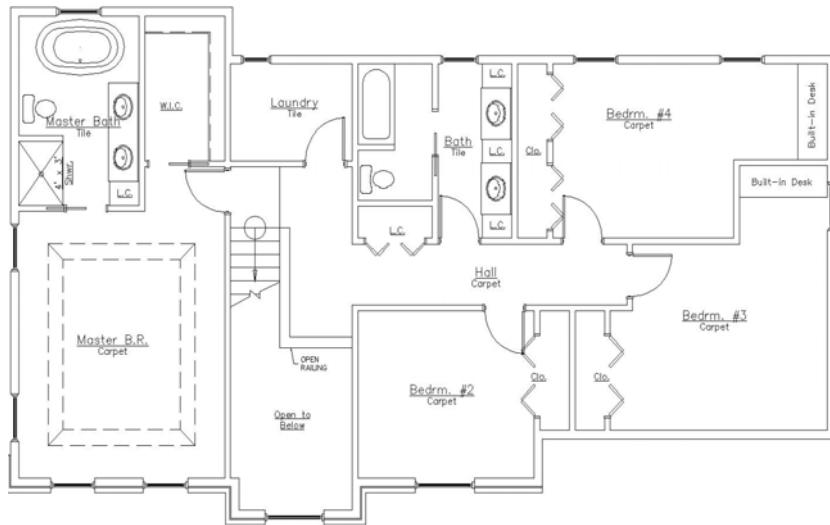

## SUNBURST MODEL

2,909 Sq. Ft.

4 Bedrooms / 2 ½ Bath

- Attractive brick exterior façade
- Covered entry
- Open floor plan
- Hardwood, tile, and carpet flooring
- Formal dining room
- Formal living room
- Laundry on upper level
- Large mudroom
- 3 car garage