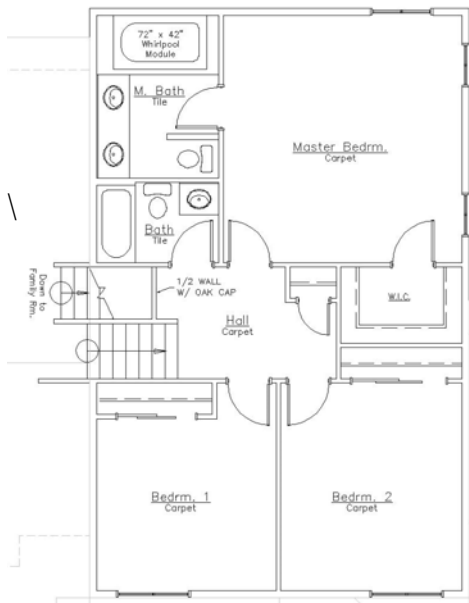

## RILLING MODEL

2,125 Sq. Ft.

3 Bedrooms / 2 Bath

- Attractive brick & vinyl exterior façade
- Covered front porch
- Open floor plan
- Hardwood, tile, and carpet flooring
- Island in kitchen with raised breakfast bar
- Large deck
- 3 car garage