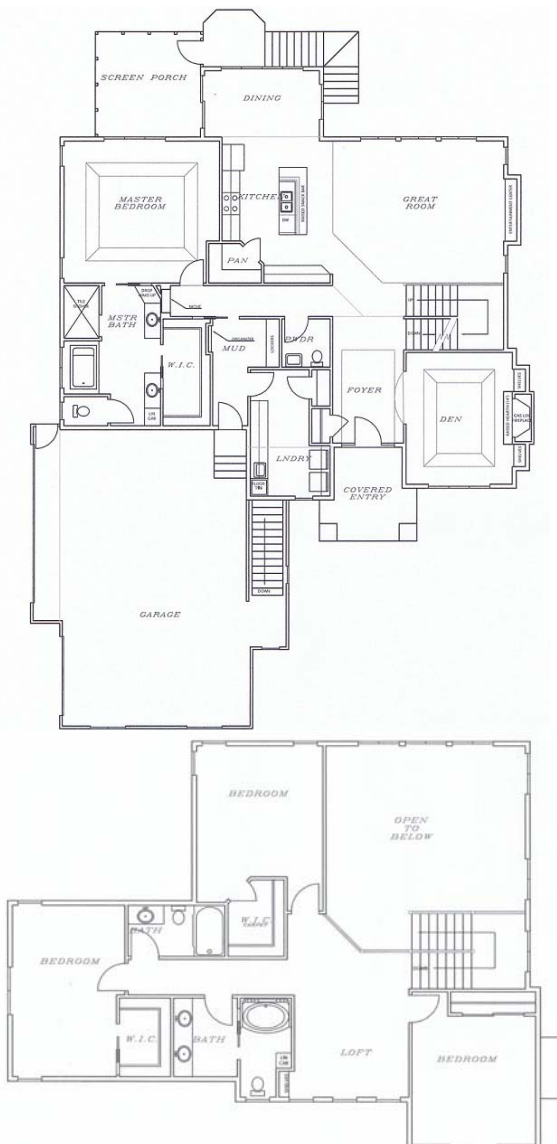

\$394,900 ON YOUR LOT!

PRESCOTT MODEL

3,136 Sq. Ft.
4 bedrooms / 3.5 Bath

- Open floor plan
- 2 story great room
- Office / den
- Mudroom with custom lockers
- Large laundry room with folding table
- Island with built-in sink and raised breakfast bar
- Large pantry
- Custom shower and his and hers vanities in master bath
- Screened-in porch
- Grill deck and large patio
- 3-car garage
- Exterior stone and vinyl siding