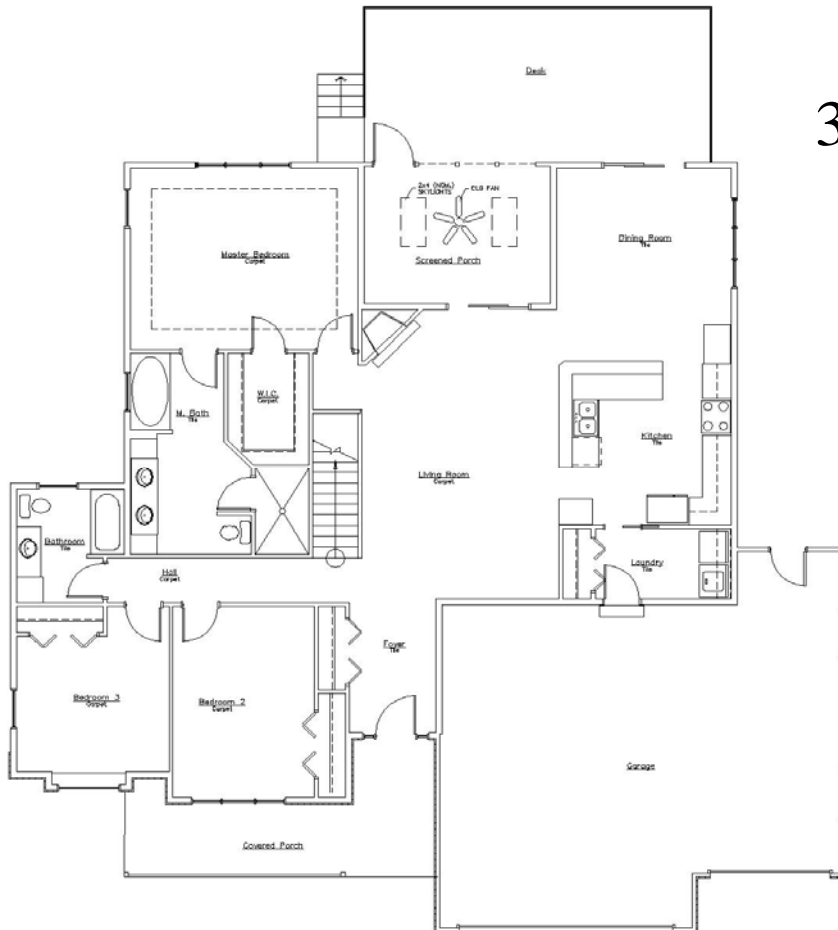

## JACKSON EXEC MODEL

1,956 Sq. Ft.  
3 Bedrooms / 2 Bath

- Beautiful brick exterior façade
- Covered front porch
- Open floor plan
- Hardwood, tile, and carpet flooring
- Large custom shower in master bathroom
- Open rail leading to lower level
- Large mudroom
- Screened in porch
- Large deck
- 3 car garage