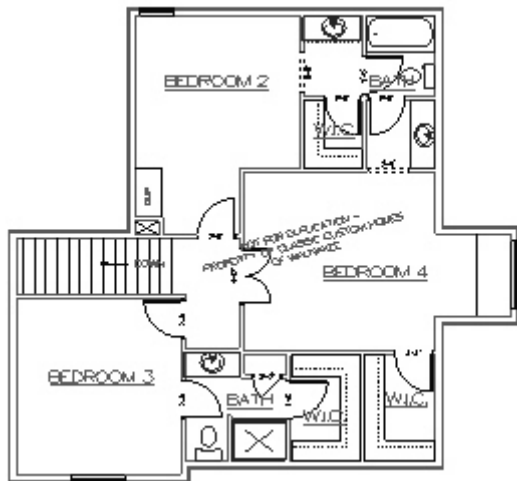

\$359,900 ON YOUR LOT!

HARTFORD MODEL

3,028 Sq. Ft.
4 Bedrooms / 3.5 Bath

- Attractive stucco & brick exterior
- Mudroom with custom lockers and large closet
- Formal dining room
- Hearth room
- Large island with breakfast bar
- Walk-in pantry
- Double-sided fireplace
- First floor master bedroom
- Walk-in closets in all bedrooms
- Screened-in porch
- 3 car garage