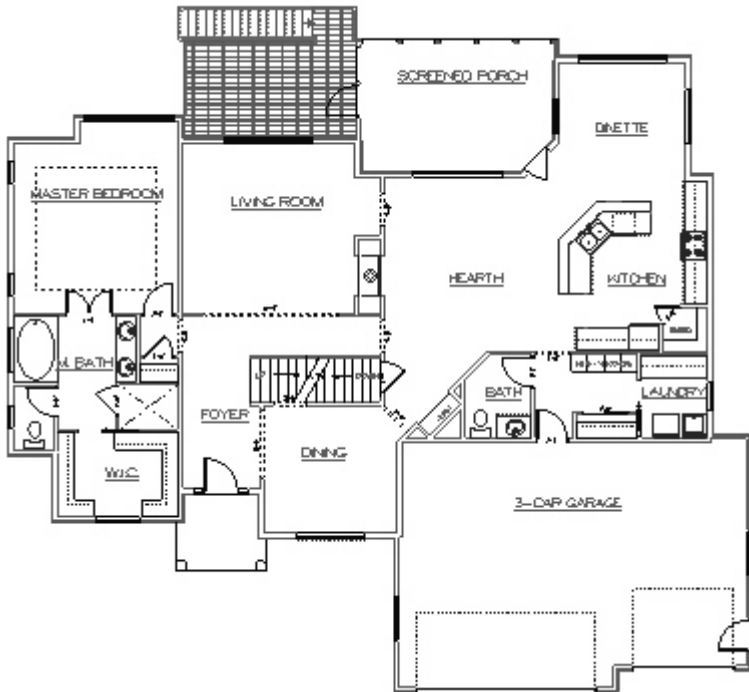

\$359,900 ON YOUR LOT!

HARTFORD MODEL

3,028 Sq. Ft.
4 Bedrooms / 3.5 Bath

- Attractive stucco & brick exterior
- Mudroom with custom lockers and large closet
- Formal dining room
- Hearth room
- Large island with breakfast bar
- Walk-in pantry
- Double-sided fireplace
- First floor master bedroom
- Walk-in closets in all bedrooms
- Screened-in porch
- 3 car garage