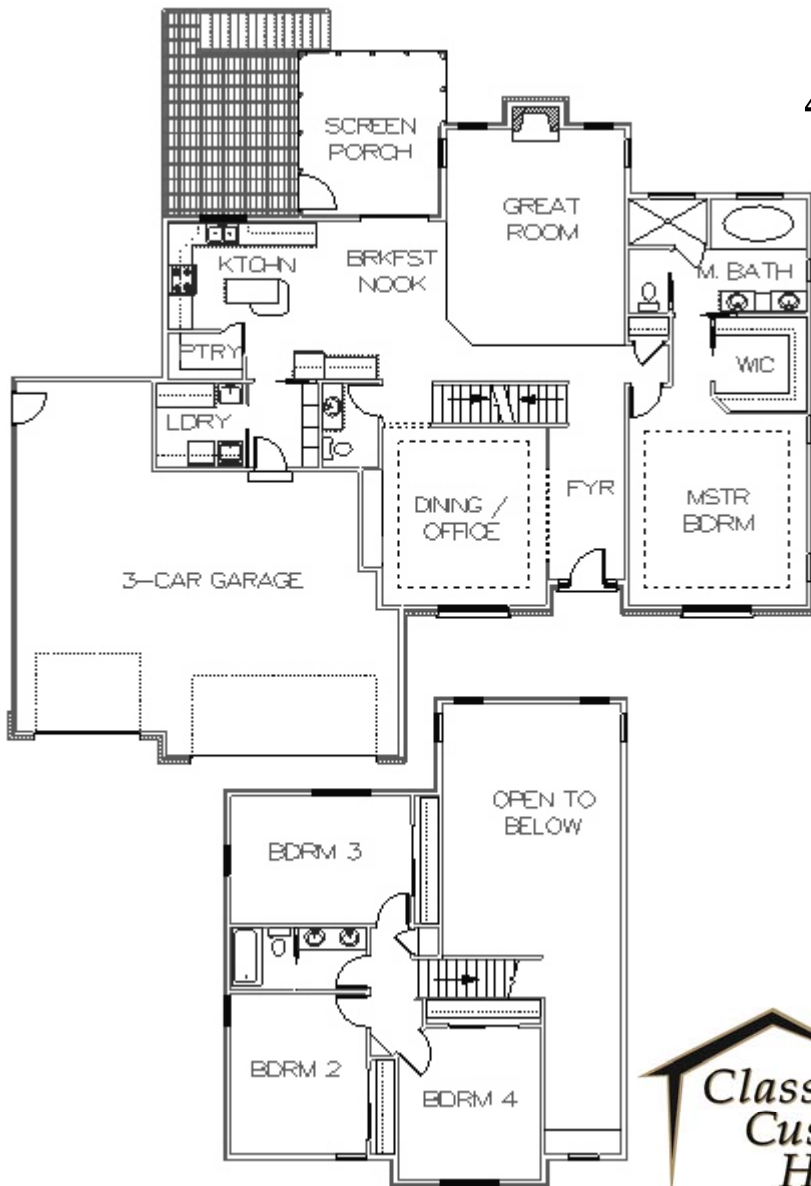

\$297,900 ON YOUR LOT!

FREEDOM MODEL

2,585 Sq. Ft.

4 Bedrooms / 2.5 Bath

- Brick and vinyl exterior façade
- Open floor plan
- 2 story great room
- Hardwood, tile, and carpet flooring
- Formal dining room or office
- Master bedroom on first floor
- Large custom shower in master bathroom
- Mudroom with custom lockers
- Screened in porch
- Large deck
- 3 car garage