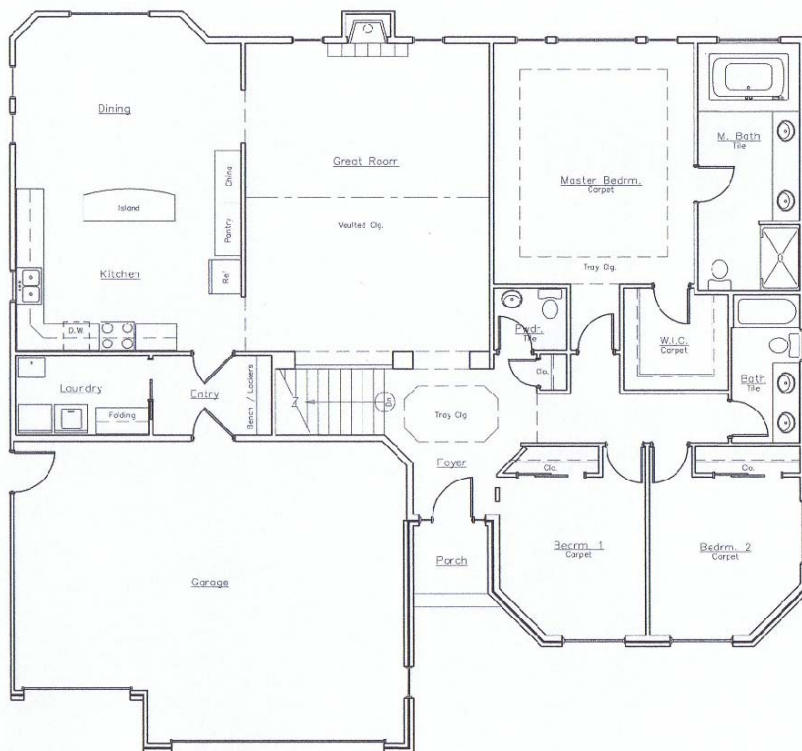

\$259,900 ON YOUR LOT!

BURLINGTON MODEL

2,149 Sq. Ft.

3 Bedrooms / 2 ½ Bath

- Attractive brick exterior façade
- Covered entry
- Vaulted ceilings
- Hardwood, tile, and carpet flooring
- 3-sided fireplace
- Grand pantry
- Large custom shower in master
- Open rail to lower level
- Large mudroom with custom lockers
- 3 car garage