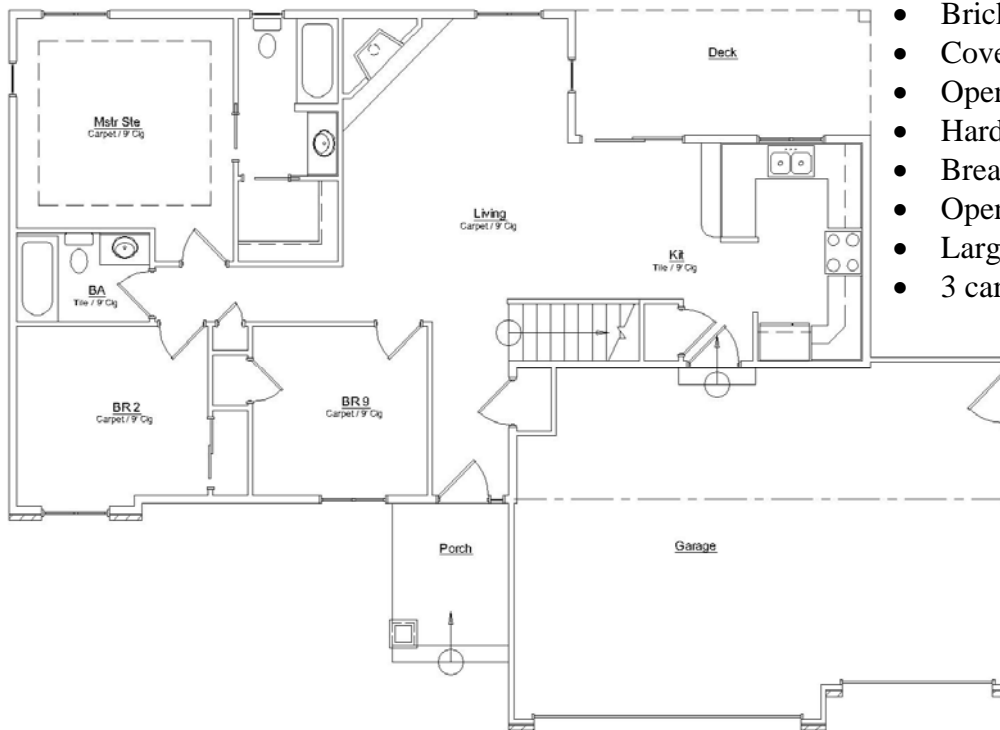

\$149,900 ON YOUR LOT!

ARLINGTON EXEC MODEL

1,207 Sq. Ft.

3 Bedrooms / 2 Bath

- Brick & vinyl exterior façade
- Covered entry
- Open floor plan
- Hardwood, tile, and carpet flooring
- Breakfast bar in kitchen
- Open rail to lower level
- Large covered deck
- 3 car garage